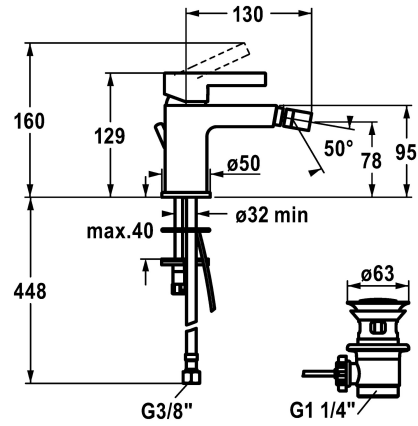

KWC FIT

Lever mixer - Bidet

Modell-Linie: FIT | 13.541.041.000FL

Taps | Manual taps

KWC-No.

125421

chromeline, A 130, flexible connection hoses, with pop-up valve

- * Lever mixer
- * Fixed spout
- ball joint aerator Neoperl® Perlator®
- * KWC cartridge M 35 OP
- with ceramic discs

- flow rate and temperature continuously variable
- temperature limitation
- * Flexible connection hoses 3/8"
- * Fastening by means of stud bolt M8 x 1
- * Mounting hole size $\varnothing 35$ mm

Technical Data

Flow rate	4.8 l/min (3 bar)
Pop-up_valve	with pop-up valve
Connection	Flexible connection hoses
Spout	fixed
Handling	top lever
Color code	chrome
Installation_type	Pillar installation
Faucet_typ	Lever mixer
Dimension Height	129
G_Acoustic group	I
Projection_A	A 130
Energy Label	A
Dimension Water outlet	78
material	Brass