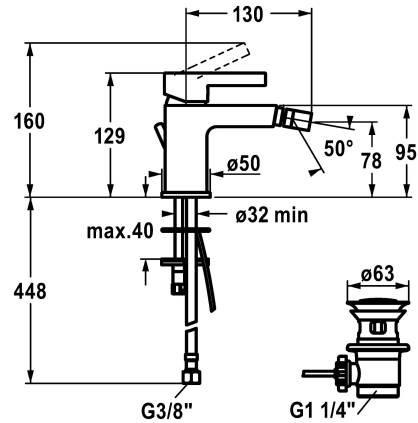

## KWC FIT

Lever mixer - Bidet

Modell-Linie: FIT | 13.541.041.000FL

Umyvadlové armatury | Hydraulické armatury

### KWC-No.

**125421**

chromeline, A 130, flexible connection hoses, with pop-up valve

- \* Lever mixer
- \* Fixed spout
- ball joint aerator Neoperl® Perlator®
- \* KWC cartridge M 35 OP
- with ceramic discs

### ATT-KWC-FARBCODE

chromeline

- flow rate and temperature continuously variable
- temperature limitation
- \* Flexible connection hoses 3/8"
- \* Fastening by means of stud bolt M8 x 1
- \* Mounting hole size  $\varnothing 35$  mm

Faucet\_typ

Measure\_Height

G\_Acoustic group

Projection\_A

EnergyLabelCH

ATT-KWC-MASS-WASSERAUSTRITT

Material

4.8 l/min (3 bar)