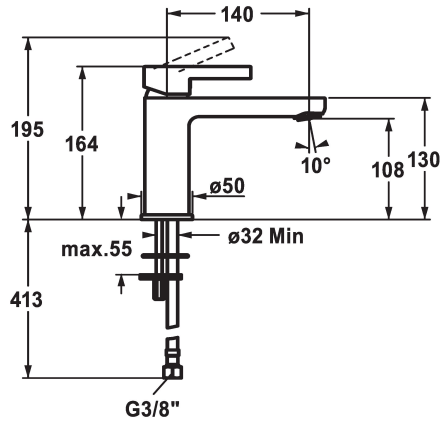

KWC FIT

Lever mixer - Basin

Modell-Linie: FIT | 12.548.052.000FL
Kranar | Hydraulické armatúry

KWC-No.

125417
chromeline, A 140, flexible connection hoses, with pop-up valve

125418
chromeline, A 140, flexible connection hoses, without pop-up valve

ohne_Ablaufgarnitur

- with ceramic discs
- flow rate and temperature continuously variable
- temperature limitation
- * Flexible connection hoses 3/8"
- * Fastening by means of stud bolt 2x M6 x 1
- * Mounting hole size ø35 mm

Technical Data

A_Spout_Spray
ATT-KWC-ABLAUFGARNITUR
Connection
ATT-KWC-AUSLAUF
Handling
ATT-KWC-FARBCODE
Installation_type
Faucet_typ
Measure_Height
G_Acoustic group
Projection_A
EnergyLabelCH
ATT-KWC-MASS-WASSERAUSTRITT
Material

5 l/min (3 bar)
ohne_Ablaufgarnitur
Flexible_Anschlusschläuche
fest
topbedient
chromeline
Standmontage
Hebelmischer
164
I
A140
A
108
Mässing

Reservdelar

KWC FIT
Lever mixer - Basin

Modell-Linie: FIT | 12.548.052.000FL
Kranar | Hydraulické armatury