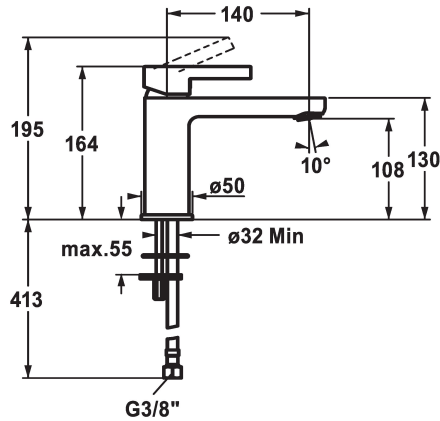

## KWC FIT

Lever mixer - Basin

Modell-Linie: FIT | 12.548.052.000FL

Hanat | Käsi­käyt­toiset hanat

### KWC-No.

**125417**

chromeline, A 140, flexible connection hoses, with pop-up valve

**125418**

chromeline, A 140, flexible connection hoses, without pop-up valve

- \* Lever mixer
- \* EcoProtect - water-saving device
- \* Fixed spout
- Neoperl® Perlator®
- \* OptimalSpace - ample space for washing or working
- \* KWC cartridge M 35 OP

### ATT-KWC- ABLAUFGARNITUR

mit\_Ablaufgarnitur

ohne\_Ablaufgarnitur

- with ceramic discs
- flow rate and temperature continuously variable
- temperature limitation
- \* Flexible connection hoses 3/8"
- \* Fastening by means of stud bolt 2x M6 x 1
- \* Mounting hole size ø35 mm

### Varaosat

**KWC FIT**  
Lever mixer - Basin

**Modell-Linie: FIT | 12.548.052.000FL**  
Hanat | Käsi­käyt­toiset hanat

**Cartridge M 35 OP**

---

**538331**  
Z.537.710

---