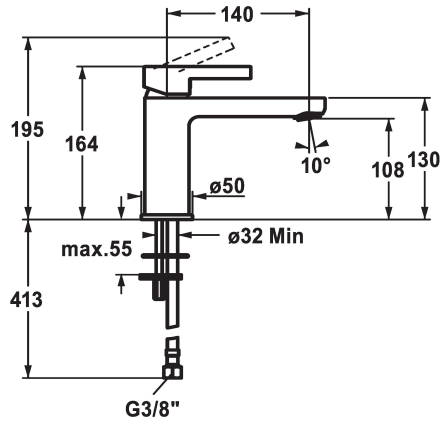

## KWC FIT

Lever mixer - Basin

Modell-Linie: FIT | 12.548.052.000FL

Umyvadlové armatury | Hydraulické armatury

### KWC-No.

**125417**

chromeline, A 140, flexible connection hoses, with pop-up valve

**125418**

chromeline, A 140, flexible connection hoses, without pop-up valve

- \* Lever mixer
- \* EcoProtect - water-saving device
- \* Fixed spout
- Neoperl® Perlator®
- \* OptimalSpace - ample space for washing or working
- \* KWC cartridge M 35 OP

### ATT-KWC- ABLAUFGARNITUR

mit\_Ablaufgarnitur

ohne\_Ablaufgarnitur

- with ceramic discs
- flow rate and temperature continuously variable
- temperature limitation
- \* Flexible connection hoses 3/8"
- \* Fastening by means of stud bolt 2x M6 x 1
- \* Mounting hole size ø35 mm

Faucet\_typ

Measure\_Height

G\_Acoustic group

Projection\_A

EnergyLabelCH

ATT-KWC-MASS-WASSERAUSTRITT

Material

5 l/min (3 bar)