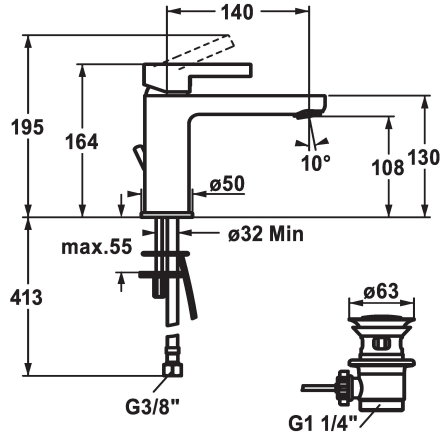

KWC FIT

Lever mixer - Basin

Modell-Linie: FIT | 12.548.042.000FL
Kranar | Hydraulické armatúry

KWC-No.

125417
chromeline, A 140, flexible connection hoses, with pop-up valve

125418
chromeline, A 140, flexible connection hoses, without pop-up valve

ohne_Ablaufgarnitur

- with ceramic discs
- flow rate and temperature continuously variable
- temperature limitation
- * Flexible connection hoses 3/8"
- * Fastening by means of stud bolt 2x M6 x 1
- * Mounting hole size 35 mm

Technical Data

A_Spout_Spray
ATT-KWC-ABLAUFGARNITUR
Connection
ATT-KWC-AUSLAUF
Handling
ATT-KWC-FARBCODE
Installation_type
Faucet_typ
Measure_Height
G_Acoustic group
Projection_A
EnergyLabelCH
ATT-KWC-MASS-WASSERAUSTRITT
Material

5 l/min (3 bar)
mit_Ablaufgarnitur
Flexible_Anschlusschläuche
fest
topbedient
chromeline
Standmontage
Hebelmischer
164
I
A140
A
108
Mässing

Reservdelar

KWC FIT
Lever mixer - Basin

Modell-Linie: FIT | 12.548.042.000FL
Kranar | Hydraulické armatury