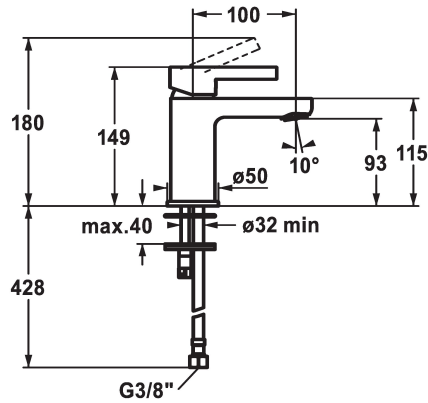

KWC FIT

Lever mixer - Basin

Modell-Linie: FIT | 12.548.051.000FL
Kranar | Hydraulické armatury

KWC-No.

125414
chromeline, A 100, flexible connection hoses, with pop-up valve

125415
chromeline, A 100, flexible connection hoses, without pop-up valve

- * Lever mixer
- * EcoProtect - water-saving device
- * Fixed spout
- Neoperl® Perlator®
- * KWC cartridge M 35 OP
- with ceramic discs

ATT-KWC-ABLAUFGARNITUR

mit_Ablaufgarnitur

ohne_Ablaufgarnitur

- flow rate and temperature continuously variable
- temperature limitation
- * Flexible connection hoses 3/8"
- * Fastening by means of stud bolt M8 x 1
- * Mounting hole size ø35 mm

Technical Data

A_Spout_Spray
ATT-KWC-ABLAUFGARNITUR
Connection
ATT-KWC-AUSLAUF
Handling
ATT-KWC-FARBCODE
Installation_type
Faucet_typ
Measure_Height
G_Acoustic group
Projection_A
EnergyLabelCH
ATT-KWC-MASS-WASSERAUSTRITT
Material

5 l/min (3 bar)
ohne_Ablaufgarnitur
Flexible_Anschlusschläuche
fest
topbedient
chromeline
Standmontage
Hebelmischer
149
I
A100
A
93
Mässing

Reservdelar

KWC FIT
Lever mixer - Basin

Modell-Linie: FIT | 12.548.051.000FL
Kranar | Hydraulické armatury