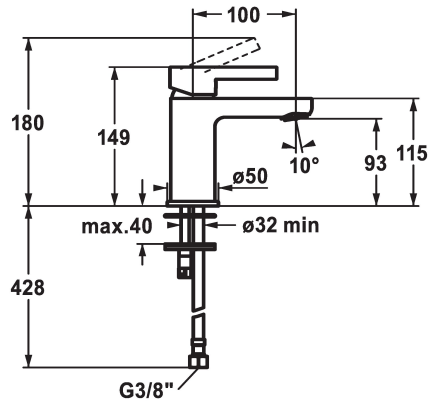

KWC FIT

Lever mixer - Basin

Modell-Linie: FIT | 12.548.051.000FL

Armatura umywalkowa | Armatura jednouchwytowa

KWC-No.

125414

chromeline, A 100, flexible connection hoses, with pop-up valve

125415

ATT-KWC-ABLAUFGARNITUR

mit_Ablaufgarnitur

ohne_Ablaufgarnitur

- flow rate and temperature continuously variable
- temperature limitation
- * Flexible connection hoses 3/8"
- * Fastening by means of stud bolt M8 x 1
- * Mounting hole size ø35 mm

Faucet_typ

Dimension Height

G_Acoustic group

Projection_A

EnergyLabelCH

ATT-KWC-MASS-WASSERAUSTRITT

Material

5 l/min (3 bar)

I

A100

A

93

Mosiqdz

Części zamienne

KWC FIT Lever mixer - Basin

Modell-Linie: FIT | 12.548.051.000FL
Armatura umywalkowa | Armatura jednouchwytowa