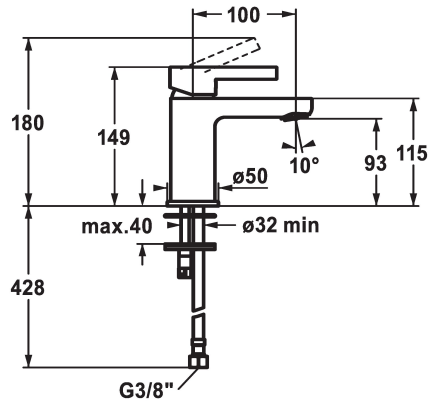

KWC FIT

Lever mixer - Basin

Modell-Linie: FIT | 12.548.051.000FL

Hanat | Käsi käyttöiset hanat

KWC-No.

125414

chromeline, A 100, flexible connection hoses, with pop-up valve

125415

chromeline, A 100, flexible connection hoses, without pop-up valve

- * Lever mixer
- * EcoProtect - water-saving device
- * Fixed spout
- Neoperl® Perlator®
- * KWC cartridge M 35 OP
- with ceramic discs

ATT-KWC-ABLAUFGARNITUR

mit_Ablaufgarnitur

ohne_Ablaufgarnitur

- flow rate and temperature continuously variable
- temperature limitation
- * Flexible connection hoses 3/8"
- * Fastening by means of stud bolt M8 x 1
- * Mounting hole size ø35 mm

KWC FIT Lever mixer - Basin

Modell-Linie: FIT | 12.548.051.000FL
Hanat | Käsi­käyt­toiset hanat

Cartridge M 35 OP

538331
Z.537.710
