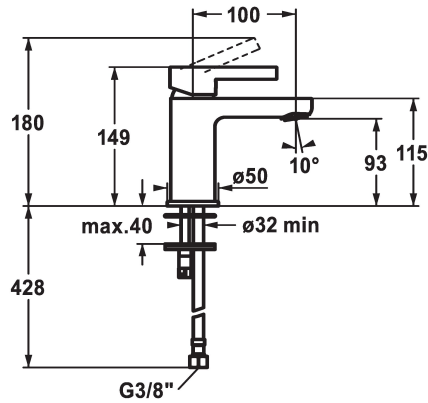

KWC FIT

Lever mixer - Basin

Modell-Linie: FIT | 12.548.051.000FL
Taps | Manual taps

KWC-No.

125414
chromeline, A 100, flexible connection hoses, with pop-up valve

125415
chromeline, A 100, flexible connection hoses, without pop-up valve

- * Lever mixer
- * EcoProtect - water-saving device
- * Fixed spout
- Neoperl® Perlator®
- * KWC cartridge M 35 OP
- with ceramic discs

pop-up assembly

with pop-up valve

without pop-up valve

- flow rate and temperature continuously variable
- temperature limitation
- * Flexible connection hoses 3/8"
- * Fastening by means of stud bolt M8 x 1
- * Mounting hole size ø35 mm

Technical Data

Flow rate
pop-up assembly
Connection
Spout
Handling
Color code
Installation type
Faucet_typ
Dimension Height
Acoustic group
Projection A
Energy label
Dimension Water outlet
material

5 l/min (3 bar)
without pop-up valve
Flexible connection hoses
fixed
top lever
chromeline
Pillar installation
Lever mixer
149
I
A 100
A
93
Brass

Spare Parts

KWC FIT
Lever mixer - Basin

Modell-Linie: FIT | 12.548.051.000FL
Taps | Manual taps

Cartridge M 35 OP

538331
Z.537.710
