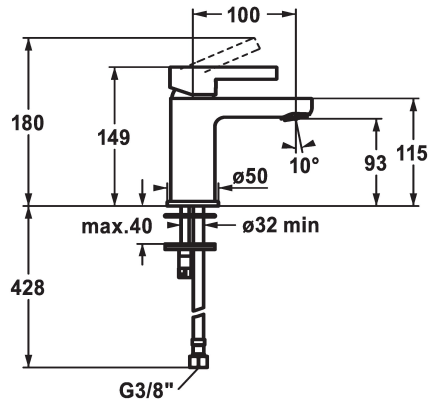

KWC FIT

Lever mixer - Basin

Modell-Linie: FIT | 12.548.051.000FL

Umyvadlové armatury | Hydraulické armatury

KWC-No.

125414

chromeline, A 100, flexible connection hoses, with pop-up valve

125415

ATT-KWC-ABLAUFGARNITUR

mit_Ablaufgarnitur

ohne_Ablaufgarnitur

- flow rate and temperature continuously variable
- temperature limitation
- * Flexible connection hoses 3/8"
- * Fastening by means of stud bolt M8 x 1
- * Mounting hole size ø35 mm

Faucet_typ

Measure_Height

G_Acoustic group

Projection_A

EnergyLabelCH

ATT-KWC-MASS-WASSERAUSTRITT

Material

5 l/min (3 bar)

I

A100

A

93

mosaz

Náhradní díly

KWC FIT Lever mixer - Basin

Modell-Linie: FIT | 12.548.051.000FL
Umyvadlové armatury | Hydraulické armatury