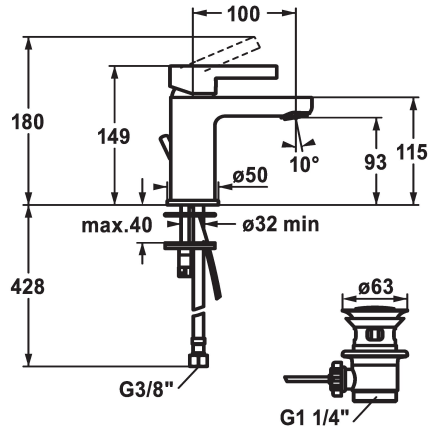

KWC FIT

Lever mixer - Basin

Modell-Linie: FIT | 12.548.041.000FL

Armatura umywalkowa | Armatura jednouchwytowa

KWC-No.

125414

chromeline, A 100, flexible connection hoses, with pop-up valve

125415

ATT-KWC-ABLAUFGARNITUR

mit_Ablaufgarnitur

ohne_Ablaufgarnitur

- flow rate and temperature continuously variable
- temperature limitation
- * Flexible connection hoses 3/8"
- * Fastening by means of stud bolt M8 x 1
- * Mounting hole size ø35 mm

Faucet_typ

Dimension Height

G_Acoustic group

Projection_A

EnergyLabelCH

ATT-KWC-MASS-WASSERAUSTRITT

Material

5 l/min (3 bar)

I

A100

A

93

Mosiqdz

Części zamienne

KWC FIT Lever mixer - Basin

Modell-Linie: FIT | 12.548.041.000FL
Armatura umywalkowa | Armatura jednouchwytowa