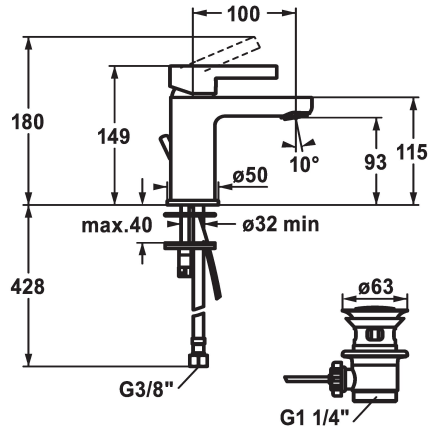

KWC FIT

Lever mixer - Basin

Modell-Linie: FIT | 12.548.041.000FL

Umyvadlové armatury | Hydraulické armatury

KWC-No.

125414

chromeline, A 100, flexible connection hoses, with pop-up valve

125415

ATT-KWC- ABLAUFGARNITUR

mit_Ablaufgarnitur

ohne_Ablaufgarnitur

- flow rate and temperature continuously variable
- temperature limitation
- * Flexible connection hoses 3/8"
- * Fastening by means of stud bolt M8 x 1
- * Mounting hole size $\varnothing 35$ mm

Faucet_typ

Measure_Height

G_Acoustic group

Projection_A

EnergyLabelCH

ATT-KWC-MASS-WASSERAUSTRITT

Material

5 l/min (3 bar)

I

A100

A

93

mosaz

Náhradní díly

KWC FIT Lever mixer - Basin

Modell-Linie: FIT | 12.548.041.000FL
Umyvadlové armatury | Hydraulické armatury