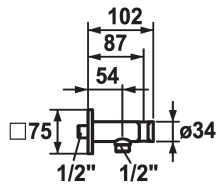

## KWC

Hose connection

Modell-Linie: **SHOWERCULTURE** | 26.000.613.177

Showers | Complementary parts showers

### KWC-No.

**122543**  
chromeline

**125548**  
matt black

**125407**  
brushed steel

### Color code

chromeline

matt black

brushed steel

\* Hose connection  
- with integrated shower bracket

\* Intrinsicly safe against backflow  
\* Connecting thread 1/2"

### Technical Data

Diameter	75 x 75
Color code	brushed steel
Installation type	Wall mounted
Faucet_typ	Hose connection
Measure Lenght	L 54
material	Brass

75 x 75
brushed steel
Wall mounted
Hose connection
L 54
Brass