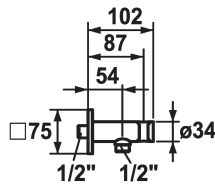

KWC

Hose connection

Modell-Linie: **SHOWERCULTURE** | 26.000.613.177

Showers | Complementary parts showers

KWC-No.

122543
chromeline

125548
matt black

125407
brushed steel

Color code

chromeline

matt black

brushed steel

* Hose connection
- with integrated shower bracket

* Intrinsicly safe against backflow
* Connecting thread 1/2"

Technical Data

Diameter	75 x 75
Color code	brushed steel
Installation type	Wall mounted
Faucet_typ	Hose connection
Measure Lenght	L 54
material	Brass

75 x 75
brushed steel
Wall mounted
Hose connection
L 54
Brass