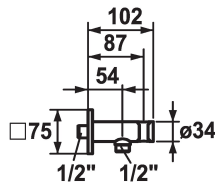

KWC

Hose connection

Modell-Linie: **SHOWERCULTURE** | 26.000.613.177

Showers | Complementary parts showers

KWC-No.

122543
chromeline

125548
matt black

125407
brushed steel

Color_code

chrome

matt black

brushed steel

* Hose connection
- with integrated shower bracket

* Intrinsicly safe against backflow
* Connecting thread 1/2"

Technical Data

| | |
|-------------------|-----------------|
| Diameter | 75 x 75 |
| Color_code | brushed steel |
| Installation_type | Wall mounted |
| Faucet_typ | Hose connection |
| Measure_L | L 54 |
| material | Brass |

| | |
|-------------------|-----------------|
| Diameter | 75 x 75 |
| Color_code | brushed steel |
| Installation_type | Wall mounted |
| Faucet_typ | Hose connection |
| Measure_L | L 54 |
| material | Brass |