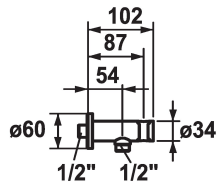

KWC

Hose connection

Modell-Linie: SHOWERCULTURE | 26.000.612.177

KWC-No.

122542
chromeline

125405
matt black

125406
brushed steel

ATT-KWC-FARBCODE

chromeline

matt black

brushed steel

* Hose connection
- with integrated shower bracket

* Intrinsicly safe against backflow
* Connecting thread 1/2"

Technical Data

Diameter
ATT-KWC-FARBCODE
Installation_type
Faucet_typ
Measure_L
Material