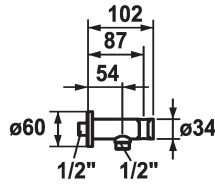

KWC

Hose connection

Modell-Linie: **SHOWERCULTURE** | 26.000.612.177

Showers | Complementary parts showers

KWC-No.

122542
chromeline

125405
matt black

125406
brushed steel

Color code

chromeline

matt black

brushed steel

* Hose connection
- with integrated shower bracket

* Intrinsicly safe against backflow
* Connecting thread 1/2"

Technical Data

Diameter	D60
Color code	brushed steel
Installation type	Wall mounted
Faucet_typ	Hose connection
Measure Lenght	L 54
material	Brass

Diameter	D60
Color code	brushed steel
Installation type	Wall mounted
Faucet_typ	Hose connection
Measure Lenght	L 54
material	Brass