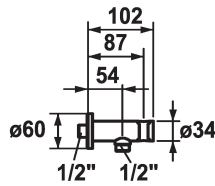

KWC

Hose connection

Modell-Linie: **SHOWERCULTURE** | 26.000.612.177

Showers | Complementary parts showers

KWC-No.

122542
chromeline

125405
matt black

125406
brushed steel

Color code

chromeline

matt black

brushed steel

* Hose connection
- with integrated shower bracket

* Intrinsicly safe against backflow
* Connecting thread 1/2"

Technical Data

Diameter	D60
Color code	brushed steel
Installation type	Wall mounted
Faucet_typ	Hose connection
Measure Lenght	L 54
material	Brass

Diameter	D60
Color code	brushed steel
Installation type	Wall mounted
Faucet_typ	Hose connection
Measure Lenght	L 54
material	Brass