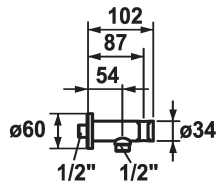

## KWC

Hose connection

Modell-Linie: **SHOWERCULTURE** | 26.000.612.177

Showers | Complementary parts showers

### KWC-No.

**122542**  
chromeline

**125405**  
matt black

**125406**  
brushed steel

### Color\_code

chrome

matt black

brushed steel

\* Hose connection  
- with integrated shower bracket

\* Intrinsicly safe against backflow  
\* Connecting thread 1/2"

### Technical Data

Diameter	D60
Color_code	brushed steel
Installation_type	Wall mounted
Faucet_typ	Hose connection
Measure_L	L 54
material	Brass

Diameter	D60
Color_code	brushed steel
Installation_type	Wall mounted
Faucet_typ	Hose connection
Measure_L	L 54
material	Brass