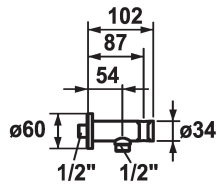

KWC

Hose connection

Modell-Linie: **SHOWERCULTURE** | 26.000.612.177

Showers | Complementary parts showers

KWC-No.

122542
chromeline

125405
matt black

125406
brushed steel

Color code

chrome

matt black

brushed steel

* Hose connection
- with integrated shower bracket

* Intrinsicly safe against backflow
* Connecting thread 1/2"

Technical Data

Diameter	D60
Color code	brushed steel
Installation_type	Wall mounted
Faucet_typ	Hose connection
Measure_L	L 54
material	Brass

Diameter	D60
Color code	brushed steel
Installation_type	Wall mounted
Faucet_typ	Hose connection
Measure_L	L 54
material	Brass