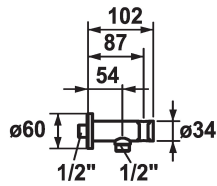

## KWC

Hose connection

Modell-Linie: SHOWERCULTURE | 26.000.612.176

### KWC-No.

**122542**  
chromeline

**125405**  
matt black

**125406**  
brushed steel

### ATT-KWC-FARBCODE

chromeline

matt black

brushed steel

\* Hose connection  
- with integrated shower bracket

\* Intrinsicly safe against backflow  
\* Connecting thread 1/2"

Schlauchanschluss

Measure\_L

L54

Material

Mässing