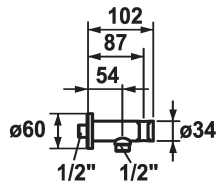

KWC

Hose connection

Modell-Linie: **SHOWERCULTURE** | 26.000.612.176

Suihkut ja suihkupaneelit | Suihkujen täydennysosat

KWC-No.

122542
chromeline

125405
matt black

125406
brushed steel

Värikoodi

chromeline

matt black

brushed steel

* Hose connection
- with integrated shower bracket

* Intrinsically safe against backflow
* Connecting thread 1/2"

Tekniset tiedot

Halkaisija