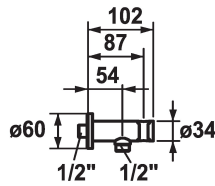

## KWC

Hose connection

Modell-Linie: **SHOWERCULTURE** | 26.000.612.176

Showers | Complementary parts showers

### KWC-No.

**122542**  
chromeline

**125405**  
matt black

**125406**  
brushed steel

### Color code

chromeline

matt black

brushed steel

\* Hose connection  
- with integrated shower bracket

\* Intrinsicly safe against backflow  
\* Connecting thread 1/2"

### Technical Data

Diameter	D60
Color code	matt black
Installation type	Wall mounted
Faucet_typ	Hose connection
Measure Lenght	L 54
material	Brass

Diameter	D60
Color code	matt black
Installation type	Wall mounted
Faucet_typ	Hose connection
Measure Lenght	L 54
material	Brass