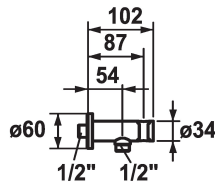

KWC

Hose connection

Modell-Linie: **SHOWERCULTURE** | 26.000.612.176

Showers | Complementary parts showers

KWC-No.

122542
chromeline

125405
matt black

125406
brushed steel

Color code

chromeline

matt black

brushed steel

* Hose connection
- with integrated shower bracket

* Intrinsicly safe against backflow
* Connecting thread 1/2"

Technical Data

Diameter

D60

Color code

matt black

Installation type

Wall mounted

Faucet_typ

Hose connection

Measure Lenght

L 54

material

Brass