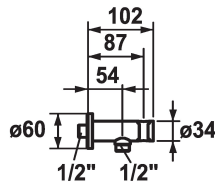

## KWC

Hose connection

Modell-Linie: **SHOWERCULTURE** | 26.000.612.176

Showers | Complementary parts showers

### Color code

chrome

matt black

brushed steel

\* Hose connection  
- with integrated shower bracket

\* Intrinsicly safe against backflow  
\* Connecting thread 1/2"

### Technical Data

|                   |                 |
|-------------------|-----------------|
| Diameter          | D60             |
| Color code        | matt black      |
| Installation_type | Wall mounted    |
| Faucet_typ        | Hose connection |
| Measure_L         | L 54            |
| material          | Brass           |

|                   |                 |
|-------------------|-----------------|
| Diameter          | D60             |
| Color code        | matt black      |
| Installation_type | Wall mounted    |
| Faucet_typ        | Hose connection |
| Measure_L         | L 54            |
| material          | Brass           |