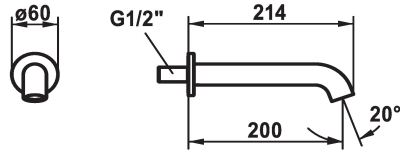

KWC SHOWERCULTURE

Bathtub spout

Modell-Linie: SHOWERCULTURE | 26.008.043.177

Kranar | Kranar

KWC-No.

124708
chromeline, A 200

125403
matt black, A 200

125404
brushed steel, A 200

ATT-KWC-FARBCODE

chromeline

matt black

brushed steel

* Bathtub spout style

* Fixed spout

- Neoperl® Caché®

* Connecting thread 1/2"

Technical Data

A_Spout_Spray

29 l/min (3 bar)

ATT-KWC-AUSLAUF

fest

Diameter

D60

ATT-KWC-FARBCODE

Modell-Linie: SHOWERCULTURE | 26.008.043.177

Kranar | Kranar

Service key Neoperl © Caché ©, STD,
24 mm, grey

635231
Z.635.231
