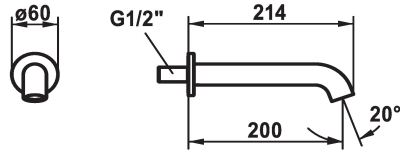

### Bathtub spout

Modell-Linie: SHOWERCULTURE | 26.008.043.177

Hanat | Hanat

#### KWC-No.

**124708**  
chromeline, A 200

**125403**  
matt black, A 200

**125404**  
brushed steel, A 200

#### Värikoodi

chromeline

matt black

brushed steel

\* Bathtub spout style

\* Fixed spout

- Neoperl® Caché®

\* Connecting thread 1/2"

Projection\_A

ATT-KWC-MASS-WASSERAUSTRITT

Materiaali

IviCode

29 l/min (3 bar)

Kiinnitetty

D60

brushed steel