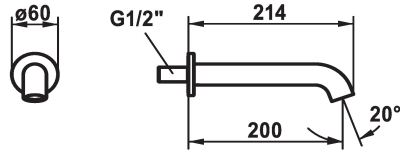

KWC SHOWERCULTURE

Bathtub spout

Modell-Linie: SHOWERCULTURE | 26.008.043.177

Taps | Spout only taps

KWC-No.

124708
chromeline, A 200

125403
matt black, A 200

125404
brushed steel, A 200

Color code

chromeline

matt black

brushed steel

* Bathtub spout style
* Fixed spout

- Neoperl® Caché®
* Connecting thread 1/2"

Technical Data

Flow rate	29 l/min (3 bar)
Spout	fixed
Diameter	D60
Color code	brushed steel
Installation type	Wall mounted
Faucet_typ	Bathtub spout
Acoustic group	I
Projection A	A 200
Dimension Water outlet	35
material	Brass

Flow rate	29 l/min (3 bar)
Spout	fixed
Diameter	D60
Color code	brushed steel
Installation type	Wall mounted
Faucet_typ	Bathtub spout
Acoustic group	I
Projection A	A 200
Dimension Water outlet	35
material	Brass

Spare Parts

KWC SHOWERCULTURE

Bathtub spout

Modell-Linie: **SHOWERCULTURE** | 26.008.043.177

Taps | Spout only taps

Service key Neoperl © Caché ©, STD,
24 mm, grey

635231
Z.635.231
