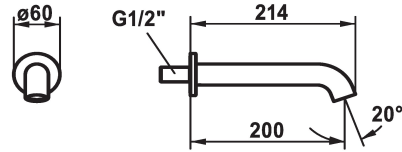

KWC SHOWERCULTURE

Bathtub spout

Modell-Linie: SHOWERCULTURE | 26.008.043.177

Taps | Spout only taps

KWC-No.

124708
chromeline, A 200

125403
matt black, A 200

125404
brushed steel, A 200

Color code

chromeline

matt black

brushed steel

* Bathtub spout style
* Fixed spout

- Neoperl® Caché®
* Connecting thread 1/2"

Technical Data

Flow rate	29 l/min (3 bar)
Spout	fixed
Diameter	D60
Color code	brushed steel
Installation type	Wall mounted
Faucet_typ	Bathtub spout
Acoustic group	I
Projection A	A 200
Dimension Water outlet	35
material	Brass

Flow rate	29 l/min (3 bar)
Spout	fixed
Diameter	D60
Color code	brushed steel
Installation type	Wall mounted
Faucet_typ	Bathtub spout
Acoustic group	I
Projection A	A 200
Dimension Water outlet	35
material	Brass

Spare Parts

KWC SHOWERCULTURE

Bathtub spout

Modell-Linie: **SHOWERCULTURE** | 26.008.043.177

Taps | Spout only taps

Service key Neoperl © Caché ©, STD,
24 mm, grey

635231
Z.635.231
