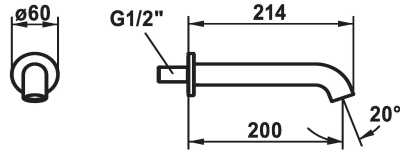

KWC SHOWERCULTURE

Bathtub spout

Modell-Linie: SHOWERCULTURE | 26.008.043.177

Taps | Spout only taps

KWC-No.

124708
chromeline, A 200

125403
matt black, A 200

125404
brushed steel, A 200

Color code

chrome

matt black

brushed steel

* Bathtub spout style

* Fixed spout

- Neoperl® Caché®

* Connecting thread 1/2"

Technical Data

Flow rate	29 l/min (3 bar)
Spout	fixed
Diameter	D60
Color code	brushed steel
Installation_type	Wall mounted
Faucet_typ	Bathtub spout
G_Acoustic group	I
Projection_A	A 200
Dimension Water outlet	35
material	Brass

Flow rate	29 l/min (3 bar)
Spout	fixed
Diameter	D60
Color code	brushed steel
Installation_type	Wall mounted
Faucet_typ	Bathtub spout
G_Acoustic group	I
Projection_A	A 200
Dimension Water outlet	35
material	Brass