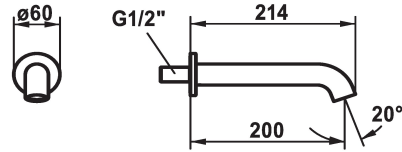

KWC SHOWERCULTURE

Bathtub spout

Modell-Linie: SHOWERCULTURE | 26.008.043.176

Kranar | Kranar

KWC-No.

124708
chromeline, A 200

125403
matt black, A 200

125404
brushed steel, A 200

ATT-KWC-FARBCODE

chromeline

matt black

brushed steel

* Bathtub spout style

* Fixed spout

- Neoperl® Caché®

* Connecting thread 1/2"

Technical Data

A_Spout_Spray

29 l/min (3 bar)

ATT-KWC-AUSLAUF

fest

Diameter

D60

ATT-KWC-FARBCODE

Modell-Linie: SHOWERCULTURE | 26.008.043.176

Kranar | Kranar

Service key Neoperl © Caché ©, STD,
24 mm, grey

635231
Z.635.231
