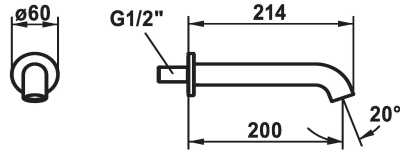

KWC SHOWERCULTURE

Bathtub spout

Modell-Linie: SHOWERCULTURE | 26.008.043.176

Hanat | Hanat

KWC-No.

124708
chromeline, A 200

125403
matt black, A 200

125404
brushed steel, A 200

ATT-KWC-FARBCODE

chromeline

matt black

brushed steel

* Bathtub spout style
* Fixed spout

- Neoperl® Caché®
* Connecting thread 1/2"

Tekniset tiedot

A_Spout_Spray

Materiaali

IviCode

29 l/min (3 bar)

Kiinnitetty

D60

matt black

Seinäasennus

Wanneneinlauf

Modell-Linie: SHOWERCULTURE | 26.008.043.176

Hanat | Hanat

**Service key Neoperl © Caché ©, STD,
24 mm, grey**

635231
Z.635.231
