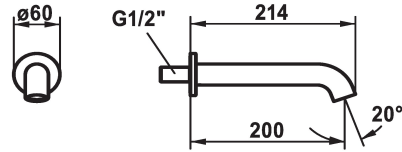

### Bathtub spout

Modell-Linie: SHOWERCULTURE | 26.008.043.176

Taps | Spout only taps

#### Color code

chromeline

matt black

brushed steel

\* Bathtub spout style

\* Fixed spout

- Neoperl® Caché®

\* Connecting thread 1/2"

#### Technical Data

Flow rate

29 l/min (3 bar)

Spout

fixed

Diameter

D60

Color code

## KWC SHOWERCULTURE

Bathtub spout

Modell-Linie: SHOWERCULTURE | 26.008.043.176

Taps | Spout only taps

Service key Neoperl © Caché ©, STD,  
24 mm, grey

---

**635231**  
Z.635.231

---