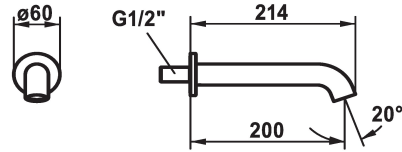

KWC SHOWERCULTURE

Bathtub spout

Modell-Linie: SHOWERCULTURE | 26.008.043.176

Taps | Spout only taps

KWC-No.

124708
chromeline, A 200

125403
matt black, A 200

125404
brushed steel, A 200

Color code

chromeline

matt black

brushed steel

* Bathtub spout style

* Fixed spout

- Neoperl® Caché®

* Connecting thread 1/2"

Technical Data

Flow rate	29 l/min (3 bar)
Spout	fixed
Diameter	D60
Color code	matt black
Installation type	Wall mounted
Faucet_typ	Bathtub spout
Acoustic group	I
Projection A	A 200
Dimension Water outlet	35
material	Brass

Flow rate	29 l/min (3 bar)
Spout	fixed
Diameter	D60
Color code	matt black
Installation type	Wall mounted
Faucet_typ	Bathtub spout
Acoustic group	I
Projection A	A 200
Dimension Water outlet	35
material	Brass