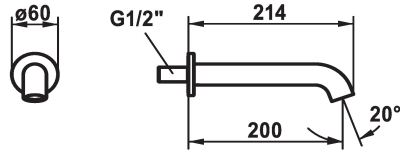

### Bathtub spout

Modell-Linie: SHOWERCULTURE | 26.008.043.176

Taps | Spout only taps

#### Color code

chrome

matt black

brushed steel

\* Bathtub spout style

\* Fixed spout

- Neoperl® Caché®

\* Connecting thread 1/2"

#### Technical Data

Flow rate
Spout
Diameter
Color code
Installation_type
Faucet_typ
G_Acoustic group
Projection_A
Dimension Water outlet
material

29 l/min (3 bar)
fixed
D60
matt black
Wall mounted
Bathtub spout
I
A 200
35
Brass

## KWC SHOWERCULTURE

Bathtub spout

Modell-Linie: SHOWERCULTURE | 26.008.043.176

Taps | Spout only taps

Service key Neoperl © Caché ©, STD,  
24 mm, grey

---

**635231**  
Z.635.231

---