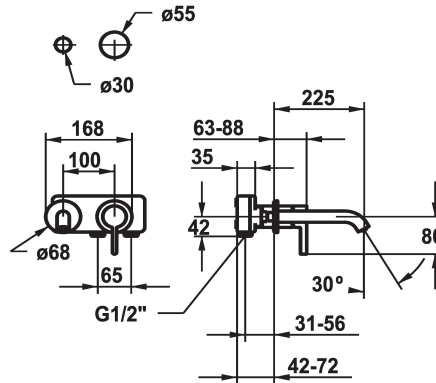

KWC BEVO

Trim kit - Lever mixer - Basin

Modell-Linie: BEVO | 11.422.064.177

Kranar | Hydraulické armatúry

KWC-No.
125190 chromeline, A 175, Trim kit
125191 chromeline, A 225, Trim kit
125399 matt black, A 175, Trim kit
125400 matt black, A 225, Trim kit
125401 brushed steel, A 175, Trim kit
125402 brushed steel, A 225, Trim kit

ATT-KWC-FARBCODE	Projection_A
chromeline	A175
chromeline	A225
brushed steel	A175
brushed steel	A225

- * Trim kit Lever mixer
- * EcoProtect - water-saving device
- * Fixed spout
- Neoperl® Caché® CS, Coin Slot
- * OptimalSpace - ample space for washing or working
- * KWC cartridge M 35 H

- with ceramic discs
- flow rate and temperature continuously variable
- * To be ordered separately:
- Unit for concealed installation ½" 39.001.401.931
- * To be ordered separately (optional or if necessary):
- Extension set 20 mm Z.536.333

Technical Data

A_Spout_Spray
ATT-KWC-AUSLAUF
Diameter
Handling
ATT-KWC-FARBCODE
Installation_type
Faucet_typ
G_Acoustic_group
ATT-KWC-UNTERPUTZ
Projection_A
EnergyLabelCH
Material

5 l/min (3 bar)
fest
168x68
frontbedient
brushed steel
Väggmontering
Hebelmischer
I
FM-Set
A225
A
Mässing