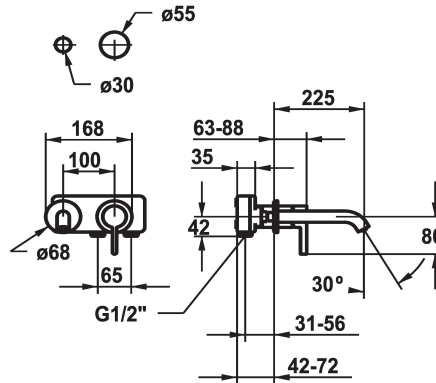

KWC BEVO

Trim kit - Lever mixer - Basin

Modell-Linie: BEVO | 11.422.064.177

Hanat | Käsitöötiset hanat

KWC-No.
125190 chromeline, A 175, Trim kit
125191 chromeline, A 225, Trim kit
125399 matt black, A 175, Trim kit
125400 matt black, A 225, Trim kit
125401 brushed steel, A 175, Trim kit
125402 brushed steel, A 225, Trim kit

ATT-KWC-FARBCODE	Projection_A
chromeline	A175
chromeline	A225
brushed steel	A175
brushed steel	A225

- * Trim kit Lever mixer
- * EcoProtect - water-saving device
- * Fixed spout
- Neoperl® Caché® CS, Coin Slot
- * OptimalSpace - ample space for washing or working
- * KWC cartridge M 35 H

- with ceramic discs
- flow rate and temperature continuously variable
- * To be ordered separately:
- Unit for concealed installation ½" 39.001.401.931
- * To be ordered separately (optional or if necessary):
- Extension set 20 mm Z.536.333

Tekniset tiedot

A_Spout_Spray
Spout
Halkaisija
Handling
ATT-KWC-FARBCODE
Installation_type
Faucet_typ
G_Acoustic_group
ATT-KWC-UNTERPUTZ
Projection_A
EnergyLabelCH
Materiaali
lviCode

5 l/min (3 bar)
Kiinnitetty
168x68
frontbedient
brushed steel
Seinäasennus
Hebelmischer
I
FM-Set
A225
A
Messinki
0