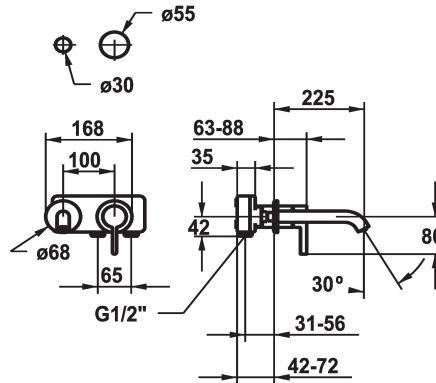

KWC BEVO

Trim kit - Lever mixer - Basin

Modell-Linie: BEVO | 11.422.064.177

Taps | Manual taps

KWC-No.

125190
chromeline, A 175, Trim kit

125191
chromeline, A 225, Trim kit

125399
matt black, A 175, Trim kit

Projection A

A 175

A 225

A 175

A 225

- * Trim kit Lever mixer
- * EcoProtect - water-saving device
- * Fixed spout
- Neoperl® Caché® CS, Coin Slot
- * OptimalSpace - ample space for washing or working
- * KWC cartridge M 35 H

Technical Data

| | |
|-------------------|-----------------|
| Flow rate | 5 l/min (3 bar) |
| Spout | fixed |
| Diameter | 168 x 68 |
| Handling | front lever |
| Color code | brushed steel |
| Installation type | Wall mounted |
| Faucet_typ | Lever mixer |
| Acoustic group | I |
| Concealed unit | Trim kit |
| Projection A | A 225 |
| Energy label | A |
| material | Brass |

| | |
|-------------------|-----------------|
| Flow rate | 5 l/min (3 bar) |
| Spout | fixed |
| Diameter | 168 x 68 |
| Handling | front lever |
| Color code | brushed steel |
| Installation type | Wall mounted |
| Faucet_typ | Lever mixer |
| Acoustic group | I |
| Concealed unit | Trim kit |
| Projection A | A 225 |
| Energy label | A |
| material | Brass |