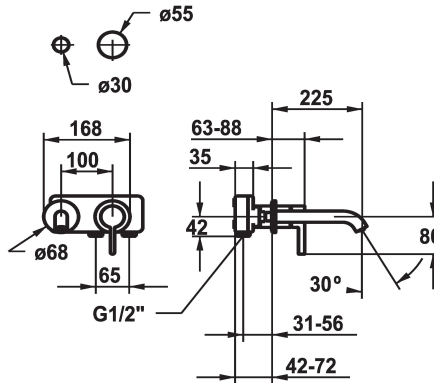

KWC BEVO

Trim kit - Lever mixer - Basin

Modell-Linie: BEVO | 11.422.064.177

Taps | Manual taps

KWC-No.
125190 chromeline, A 175, Trim kit
125191 chromeline, A 225, Trim kit
125399 matt black, A 175, Trim kit
125400 matt black, A 225, Trim kit
125401 brushed steel, A 175, Trim kit
125402 brushed steel, A 225, Trim kit

Color code	Projection A
chromeline	A 175
chromeline	A 225
brushed steel	A 175
brushed steel	A 225

- * Trim kit Lever mixer
- * EcoProtect - water-saving device
- * Fixed spout
- Neoperl® Caché® CS, Coin Slot
- * OptimalSpace - ample space for washing or working
- * KWC cartridge M 35 H

- with ceramic discs
- flow rate and temperature continuously variable
- * To be ordered separately:
- Unit for concealed installation ½" 39.001.401.931
- * To be ordered separately (optional or if necessary):
- Extension set 20 mm Z.536.333

Technical Data
Flow rate
Spout
Diameter
Handling
Color code
Installation type
Faucet_typ
Acoustic group
Concealed unit
Projection A
Energy label
material

5 l/min (3 bar)
fixed
168 x 68
front lever
brushed steel
Wall mounted
Lever mixer
I
Trim kit
A 225
A
Brass