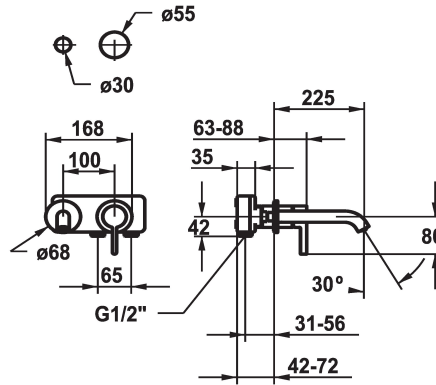

KWC BEVO

Trim kit - Lever mixer - Basin

Modell-Linie: BEVO | 11.422.064.177

Taps | Manual taps

KWC-No.
125190 chromeline, A 175, Trim kit
125191 chromeline, A 225, Trim kit
125399 matt black, A 175, Trim kit
125400 matt black, A 225, Trim kit
125401 brushed steel, A 175, Trim kit
125402 brushed steel, A 225, Trim kit

Color code	Projection_A
chrome	A 175
chrome	A 225
brushed steel	A 175
brushed steel	A 225

- * Trim kit Lever mixer
- * EcoProtect - water-saving device
- * Fixed spout
- Neoperl® Caché® CS, Coin Slot
- * OptimalSpace - ample space for washing or working
- * KWC cartridge M 35 H

- with ceramic discs
- flow rate and temperature continuously variable
- * To be ordered separately:
- Unit for concealed installation ½" 39.001.401.931
- * To be ordered separately (optional or if necessary):
- Extension set 20 mm Z.536.333

Technical Data
Flow rate
Spout
Diameter
Handling
Color code
Installation_type
Faucet_typ
G_Acoustic_group
Concealed_unit
Projection_A
Energy Label
material

5 l/min (3 bar)
fixed
168 x 68
front lever
brushed steel
Wall mounted
Lever mixer
I
Trim kit
A 225
A
Brass