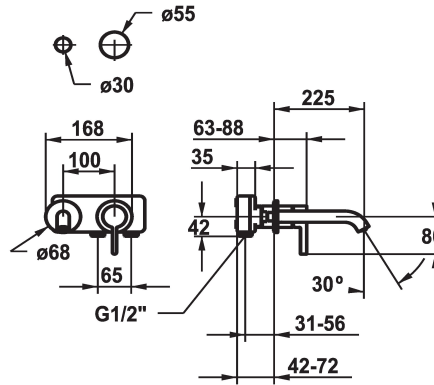

KWC BEVO

Trim kit - Lever mixer - Basin

Modell-Linie: BEVO | 11.422.064.177

Umyvadlové armatury | Hydraulické armatury

KWC-No.
125190 chromeline, A 175, Trim kit
125191 chromeline, A 225, Trim kit
125399 matt black, A 175, Trim kit
125400 matt black, A 225, Trim kit
125401 brushed steel, A 175, Trim kit
125402 brushed steel, A 225, Trim kit

ATT-KWC-FARBCODE	Projection_A
chromeline	A175
chromeline	A225
brushed steel	A175
brushed steel	A225

- * Trim kit Lever mixer
- * EcoProtect - water-saving device
- * Fixed spout
- Neoperl® Caché® CS, Coin Slot
- * OptimalSpace - ample space for washing or working
- * KWC cartridge M 35 H

- with ceramic discs
- flow rate and temperature continuously variable
- * To be ordered separately:
- Unit for concealed installation ½" 39.001.401.931
- * To be ordered separately (optional or if necessary):
- Extension set 20 mm Z.536.333

Technické údaje

A_Spout_Spray
ATT-KWC-AUSLAUF
ATT-KWC-DURCHMESSER
Handling
ATT-KWC-FARBCODE
Installation_type
Faucet_typ
G_Acoustic_group
ATT-KWC-UNTERPUTZ
Projection_A
EnergyLabelCH
Material

5 l/min (3 bar)
fixovaná
168x68
frontbedient
brushed steel
montáž na stěnu
Hebelmischer
I
FM-Set
A225
A
mosaz