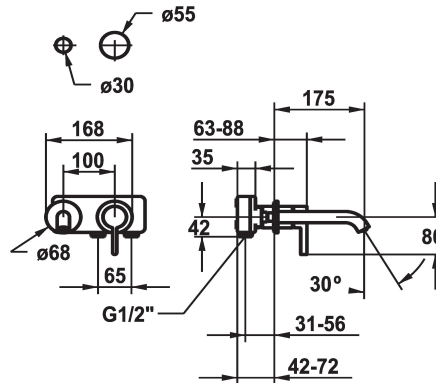

## KWC BEVO

Trim kit - Lever mixer - Basin

Modell-Linie: BEVO | 11.422.063.177

Kranar | Hydraulické armatury

### KWC-No.

**125190**  
chromeline, A 175, Trim kit

**125191**  
chromeline, A 225, Trim kit

**125399**  
matt black, A 175, Trim kit

**125400**  
matt black, A 225, Trim kit

**125401**  
brushed steel, A 175, Trim kit

- with ceramic discs
- flow rate and temperature continuously variable
- \* To be ordered separately:
- Unit for concealed installation ½" 39.001.401.931
- \* To be ordered separately (optional or if necessary):
- Extension set 20 mm Z.536.333

### Technical Data

A\_Spout\_Spray

5 l/min (3 bar)

ATT-KWC-AUSLAUF

fest

Diameter

168x68

Handling