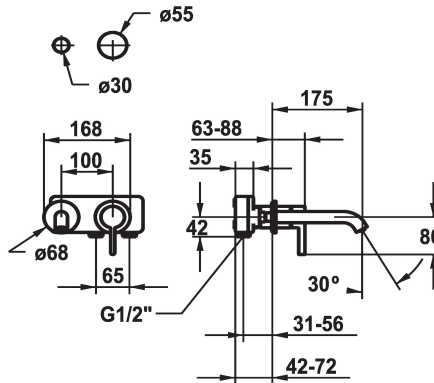

KWC BEVO

Trim kit - Lever mixer - Basin

Modell-Linie: BEVO | 11.422.063.177

Armatura umywalkowa | Armatura jednouchwytowa

KWC-No.
125190 chromeline, A 175, Trim kit
125191 chromeline, A 225, Trim kit
125399 matt black, A 175, Trim kit
125400 matt black, A 225, Trim kit
125401 brushed steel, A 175, Trim kit
125402 brushed steel, A 225, Trim kit

ATT-KWC-FARBCODE	Projection_A
chromeline	A175
chromeline	A225
brushed steel	A175
brushed steel	A225

- * Trim kit Lever mixer
- * EcoProtect - water-saving device
- * Fixed spout
- Neoperl® Caché® CS, Coin Slot
- * OptimalSpace - ample space for washing or working
- * KWC cartridge M 35 H

- with ceramic discs
- flow rate and temperature continuously variable
- * To be ordered separately:
- Unit for concealed installation ½" 39.001.401.931
- * To be ordered separately (optional or if necessary):
- Extension set 20 mm Z.536.333

Dane techniczne

A_Spout_Spray
ATT-KWC-AUSLAUF
średnicy
Handling
ATT-KWC-FARBCODE
Installation_type
Faucet_typ
G_Acoustic_group
ATT-KWC-UNTERPUTZ
Projection_A
EnergyLabelCH
Materiał

5 l/min (3 bar)
fest
168x68
frontbedient
brushed steel
Montaż naścienny
Hebelmischer
I
FM-Set
A175
A
Mosiqdz