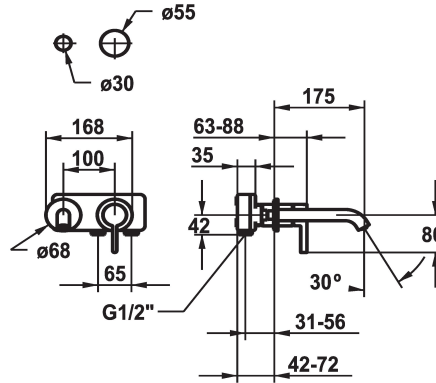

KWC BEVO

Trim kit - Lever mixer - Basin

Modell-Linie: BEVO | 11.422.063.177

Hanat | Käsitönnöiset hanat

KWC-No.
125190 chromeline, A 175, Trim kit
125191 chromeline, A 225, Trim kit
125399 matt black, A 175, Trim kit
125400 matt black, A 225, Trim kit
125401 brushed steel, A 175, Trim kit
125402 brushed steel, A 225, Trim kit

ATT-KWC-FARBCODE	Projection_A
chromeline	A175
chromeline	A225
brushed steel	A175
brushed steel	A225

- * Trim kit Lever mixer
- * EcoProtect - water-saving device
- * Fixed spout
- Neoperl® Caché® CS, Coin Slot
- * OptimalSpace - ample space for washing or working
- * KWC cartridge M 35 H

- with ceramic discs
- flow rate and temperature continuously variable
- * To be ordered separately:
- Unit for concealed installation ½" 39.001.401.931
- * To be ordered separately (optional or if necessary):
- Extension set 20 mm Z.536.333

Tekniset tiedot

A_Spout_Spray
Spout
Halkaisija
Handling
ATT-KWC-FARBCODE
Installation_type
Faucet_typ
G_Acoustic_group
ATT-KWC-UNTERPUTZ
Projection_A
EnergyLabelCH
Materiaali
lviCode

5 l/min (3 bar)
Kiinnitetty
168x68
frontbedient
brushed steel
Seinäasennus
Hebelmischer
I
FM-Set
A175
A
Messinki
0