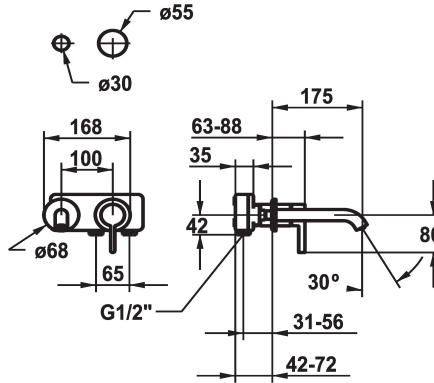

KWC BEVO

Trim kit - Lever mixer - Basin

Modell-Linie: BEVO | 11.422.063.177

Taps | Manual taps

KWC-No.
125190 chromeline, A 175, Trim kit
125191 chromeline, A 225, Trim kit
125399 matt black, A 175, Trim kit
125400 matt black, A 225, Trim kit
125401 brushed steel, A 175, Trim kit
125402 brushed steel, A 225, Trim kit

Color code	Projection A
chromeline	A 175
chromeline	A 225
brushed steel	A 175
brushed steel	A 225

- * Trim kit Lever mixer
- * EcoProtect - water-saving device
- * Fixed spout
- Neoperl® Caché® CS, Coin Slot
- * OptimalSpace - ample space for washing or working
- * KWC cartridge M 35 H

- with ceramic discs
- flow rate and temperature continuously variable
- * To be ordered separately:
- Unit for concealed installation ½" 39.001.401.931
- * To be ordered separately (optional or if necessary):
- Extension set 20 mm Z.536.333

Technical Data
Flow rate
Spout
Diameter
Handling
Color code
Installation type
Faucet_typ
Acoustic group
Concealed unit
Projection A
Energy label
material

5 l/min (3 bar)
fixed
168 x 68
front lever
brushed steel
Wall mounted
Lever mixer
I
Trim kit
A 175
A
Brass