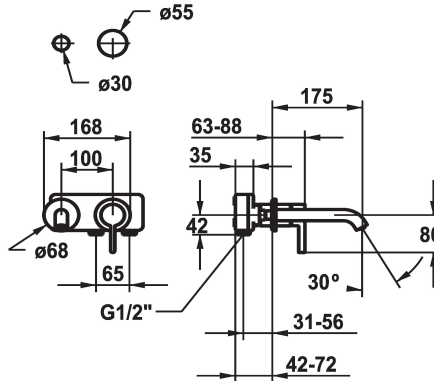

## KWC BEVO

Trim kit - Lever mixer - Basin

Modell-Linie: BEVO | 11.422.063.177

Taps | Manual taps

KWC-No.
<b>125190</b> chromeline, A 175, Trim kit
<b>125191</b> chromeline, A 225, Trim kit
<b>125399</b> matt black, A 175, Trim kit
<b>125400</b> matt black, A 225, Trim kit
<b>125401</b> brushed steel, A 175, Trim kit
<b>125402</b> brushed steel, A 225, Trim kit

Color code	Projection A
chromeline	A 175
chromeline	A 225
brushed steel	A 175
brushed steel	A 225

- \* Trim kit Lever mixer
- \* EcoProtect - water-saving device
- \* Fixed spout
- Neoperl® Caché® CS, Coin Slot
- \* OptimalSpace - ample space for washing or working
- \* KWC cartridge M 35 H

- with ceramic discs
- flow rate and temperature continuously variable
- \* To be ordered separately:
- Unit for concealed installation ½" 39.001.401.931
- \* To be ordered separately (optional or if necessary):
- Extension set 20 mm Z.536.333

Technical Data
Flow rate
Spout
Diameter
Handling
Color code
Installation type
Faucet_typ
Acoustic group
Concealed unit
Projection A
Energy label
material

5 l/min (3 bar)
fixed
168 x 68
front lever
brushed steel
Wall mounted
Lever mixer
I
Trim kit
A 175
A
Brass