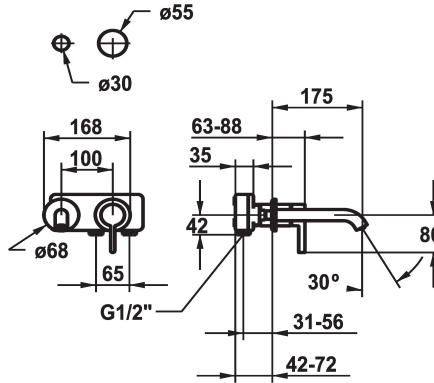

## KWC BEVO

Trim kit - Lever mixer - Basin

Modell-Linie: BEVO | 11.422.063.177

Taps | Manual taps

KWC-No.
<b>125190</b> chromeline, A 175, Trim kit
<b>125191</b> chromeline, A 225, Trim kit
<b>125399</b> matt black, A 175, Trim kit
<b>125400</b> matt black, A 225, Trim kit
<b>125401</b> brushed steel, A 175, Trim kit
<b>125402</b> brushed steel, A 225, Trim kit

Color code	Projection_A
chrome	A 175
chrome	A 225
brushed steel	A 175
brushed steel	A 225

- \* Trim kit Lever mixer
- \* EcoProtect - water-saving device
- \* Fixed spout
- Neoperl® Caché® CS, Coin Slot
- \* OptimalSpace - ample space for washing or working
- \* KWC cartridge M 35 H

- with ceramic discs
- flow rate and temperature continuously variable
- \* To be ordered separately:
- Unit for concealed installation ½" 39.001.401.931
- \* To be ordered separately (optional or if necessary):
- Extension set 20 mm Z.536.333

Technical Data
Flow rate
Spout
Diameter
Handling
Color code
Installation_type
Faucet_typ
G_Acoustic_group
Concealed_unit
Projection_A
Energy Label
material

5 l/min (3 bar)
fixed
168 x 68
front lever
brushed steel
Wall mounted
Lever mixer
I
Trim kit
A 175
A
Brass