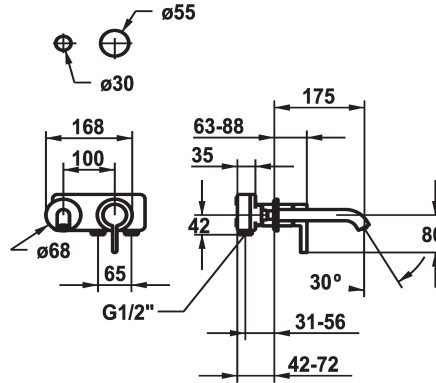

KWC BEVO

Trim kit - Lever mixer - Basin

Modell-Linie: BEVO | 11.422.063.177

Umyvadlové armatury | Hydraulické armatury

KWC-No.
125190 chromeline, A 175, Trim kit
125191 chromeline, A 225, Trim kit
125399 matt black, A 175, Trim kit
125400 matt black, A 225, Trim kit
125401 brushed steel, A 175, Trim kit
125402 brushed steel, A 225, Trim kit

ATT-KWC-FARBCODE	Projection_A
chromeline	A175
chromeline	A225
brushed steel	A175
brushed steel	A225

- * Trim kit Lever mixer
- * EcoProtect - water-saving device
- * Fixed spout
- Neoperl® Caché® CS, Coin Slot
- * OptimalSpace - ample space for washing or working
- * KWC cartridge M 35 H

- with ceramic discs
- flow rate and temperature continuously variable
- * To be ordered separately:
- Unit for concealed installation ½" 39.001.401.931
- * To be ordered separately (optional or if necessary):
- Extension set 20 mm Z.536.333

Technické údaje

A_Spout_Spray
ATT-KWC-AUSLAUF
ATT-KWC-DURCHMESSER
Handling
ATT-KWC-FARBCODE
Installation_type
Faucet_typ
G_Acoustic_group
ATT-KWC-UNTERPUTZ
Projection_A
EnergyLabelCH
Material

5 l/min (3 bar)
fixovaná
168x68
frontbedient
brushed steel
montáž na stěnu
Hebelmischer
I
FM-Set
A175
A
mosaz