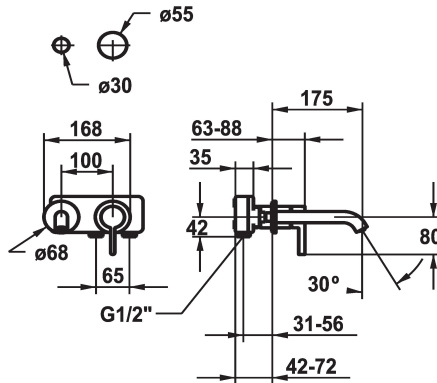

## KWC BEVO Trim kit - Lever mixer - Basin

Modell-Linie: BEVO | 11.422.063.177  
Taps | Manual taps

KWC-No.
<b>125190</b> chromeline, A 175, Trim kit
<b>125191</b> chromeline, A 225, Trim kit
<b>125399</b> matt black, A 175, Trim kit
<b>125400</b> matt black, A 225, Trim kit
<b>125401</b> brushed steel, A 175, Trim kit
<b>125402</b> brushed steel, A 225, Trim kit

Color code	Projection_A
chrome	A 175
chrome	A 225
brushed steel	A 175
brushed steel	A 225

- \* Trim kit Lever mixer
- \* EcoProtect - water-saving device
- \* Fixed spout
- Neoperl® Caché® CS, Coin Slot
- \* OptimalSpace - ample space for washing or working
- \* KWC cartridge M 35 H

- with ceramic discs
- flow rate and temperature continuously variable
- \* To be ordered separately:
- Unit for concealed installation ½" 39.001.401.931
- \* To be ordered separately (optional or if necessary):
- Extension set 20 mm Z.536.333

Technical Data
Flow rate
Spout
Diameter
Handling
Color code
Installation_type
Faucet_typ
G_Acoustic_group
Concealed_unit
Projection_A
Energy Label
material

5 l/min (3 bar)
fixed
168 x 68
front lever
brushed steel
Wall mounted
Lever mixer
I
Trim kit
A 175
A
Brass